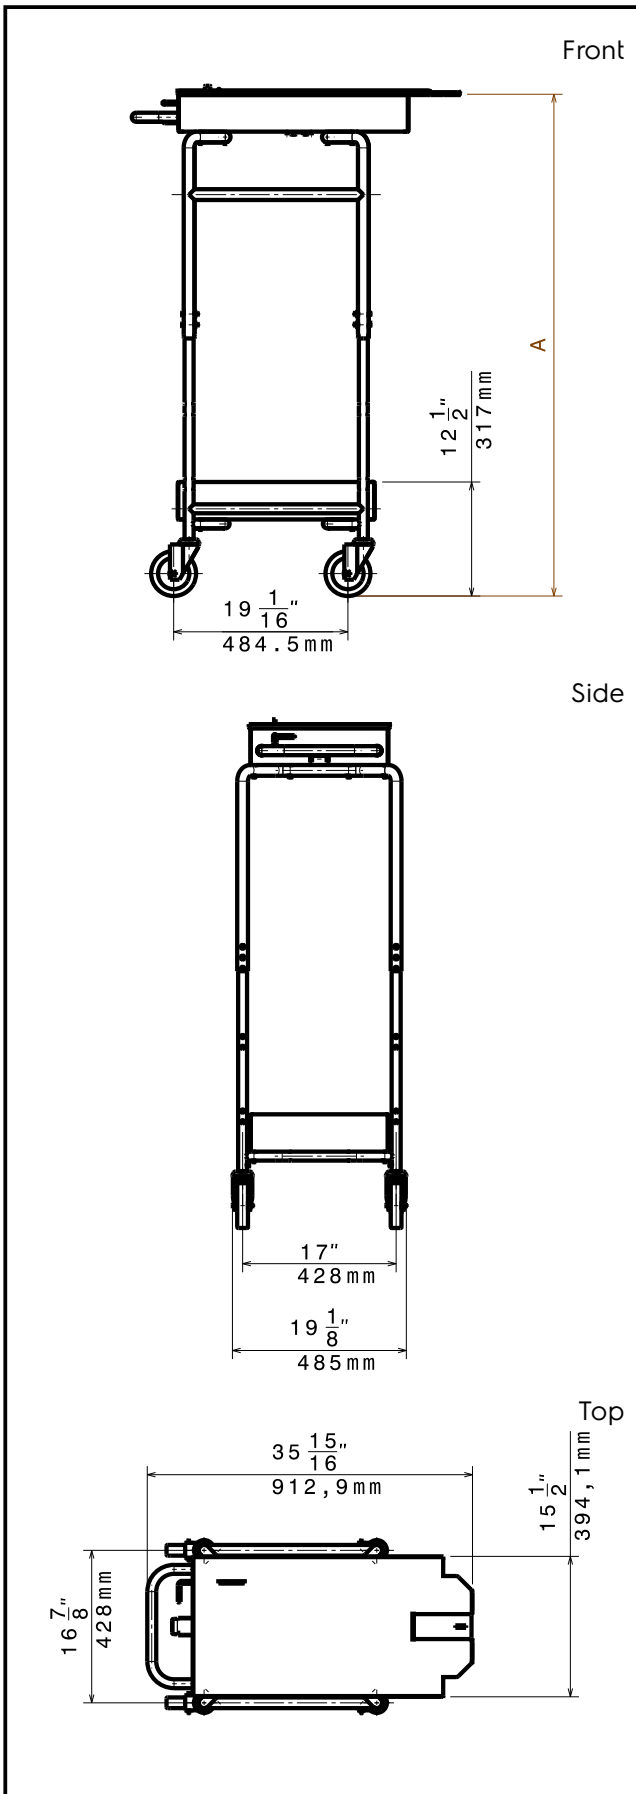

- Ideal for smooth handling process.
- Recommended to be used with slide-in support.

922626 (TRSLRA61011)

Trolley for slide-in rack for 6
& 10 GN 1/1 oven and blast
chiller freezer

APPROVAL: _____

Experience the Excellence
www.electroluxprofessional.com

Key Information:

External dimensions, Width:	
922626 (TRSLRA61011)	485 mm
External dimensions, Depth:	913 mm
External dimensions, Height:	949 mm
Net weight:	39 kg